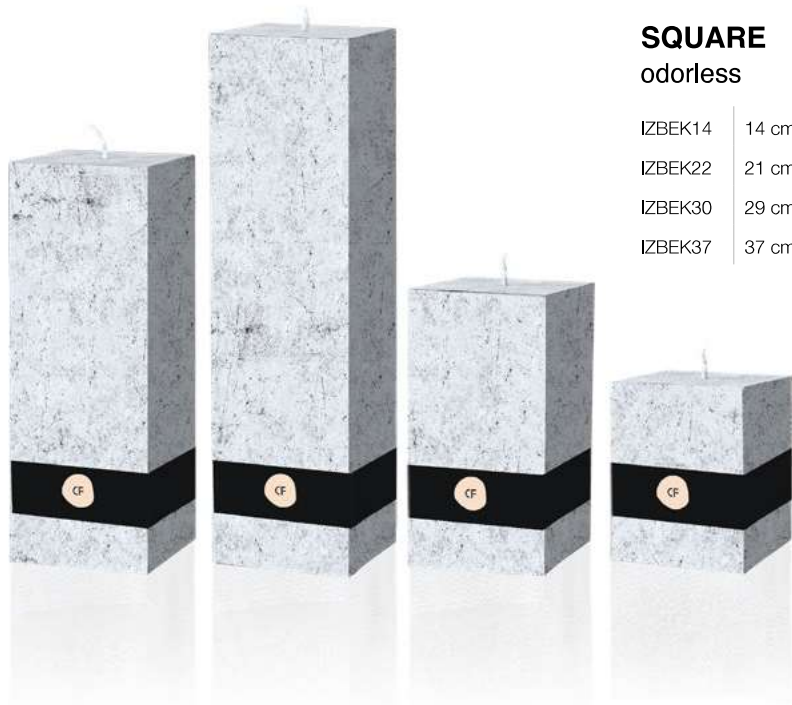

Honey Brown

ROUND
odorless

SQUARE
odorless

IZMRA14	14 cm	IZMRK14	14 cm
IZMRA22	21 cm	IZMRK22	21 cm
IZMRA30	29 cm	IZMRK30	29 cm
IZMRA37	37 cm	IZMRK37	37 cm

Brown

ROUND
odorless

SQUARE
odorless

IZRA14	14 cm	IZRK14	14 cm
IZRA22	21 cm	IZRK22	21 cm
IZRA30	29 cm	IZRK30	29 cm
IZRA37	37 cm	IZRK37	37 cm

CONCRETE STRUCTURE

SQUARE
odorless

IZBEK14	14 cm
IZBEK22	21 cm
IZBEK30	29 cm
IZBEK37	37 cm

ROUND
odorless

IZBEA14	14 cm
IZBEA22	21 cm
IZBEA30	29 cm
IZBEA37	37 cm

Concrete looking candles are the perfect solution for adding a unique touch to any room. Made from concrete, these minimalist candles are long lasting and provide plenty of light and ambiance.