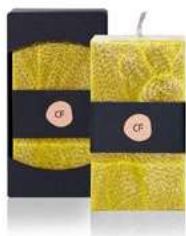

SQUARE SCENTED NATURAL WAX CANDLES

INSPIRE

Bergamot, Hemp,
Cedar

36 h
PVZIN10
10 cm

PRECIOUS

Grapefruits, Oranges,
Roses

36 h
PVZPR10
10 cm

NICHE